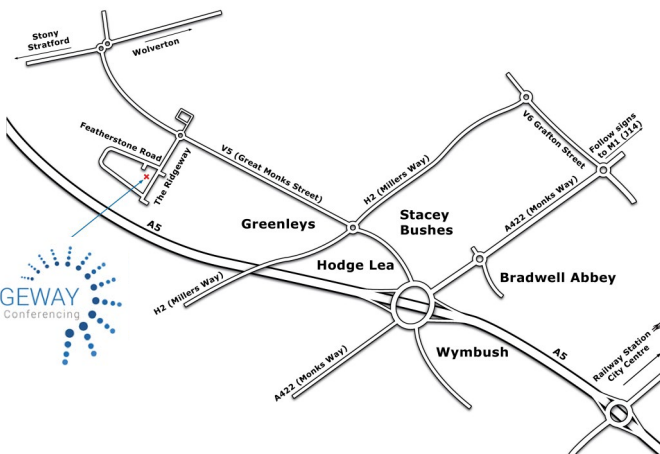

How to reach us

The Ridgeway Centre
Featherstone Road
Wolverton Mill South
Milton Keynes
MK12 5TH

Located off Junction 14 of the M1

From MK Central Railway Station

3.6 Miles

Journey time: 7

minutes Pre-booked:

£6.00-£7.00 Taxi rank:

£7.00-£8.00

Taxi companies

Skyline: 01908 222111

Speedline: 01908

260260

Journey time: 36mins

Route: 14

Stop: Z3 Central MK

Station

Alight: St Johns Ambulance, Greenleys.

Hotels Nearby

Old Stratford Travelodge

2.6 miles
6 minutes

[0871 984 6001](tel:08719846001)

2.1 miles
40 minutes

£80-90 per night

The Cock Hotel, Stony Stratford

2.0 miles
4 minutes

[01908 567733](tel:01908567733)

1.3 miles
28 minutes

£80-90 per night

Premier Inn, MK South West (Furzton Lake)

5.2 miles
10 minutes